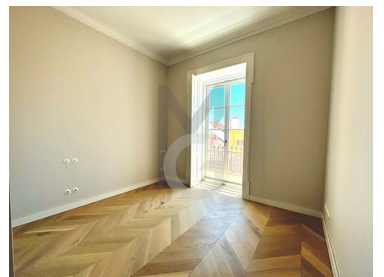

Misericórdia - Apartment

 **2**
Bedrooms

 **2**
Bathrooms

 **102,1**
Area (m²)

Garage

N/A
(EUR €)

New 2-beds apartment for rent

Brand new 2-beds apartment, with 3,4m high ceilings and plenty of charm, in the rehabilitated Marqueses de Ficalho Palace, in Bairro Alto, Lisbon. In quiet street, but close to Chiado, commerce, shops, restaurants, and public transportation.

The apartment is distributed by living room and kitchen in an open space with 42sqm; two bedrooms, one en suite and the other sharing a bathroom.

It has a private parking space in a communal garage inside the building.
Building with concierge.

Property Features

- Dishwashing machine
- Fitted wardrobes
- Equipped kitchen
- Proximity: Shopping, Restaurants, City, Public Transport
- Built year: 2024
- Lift
- Electric garage gate
- Security door
- Solar orientation: South, West
- Air conditioning
- Under floor heating
- Thermoaccumulator
- Garage
- Drive way
- Double glazing
- Central location
- Energetic certification: C