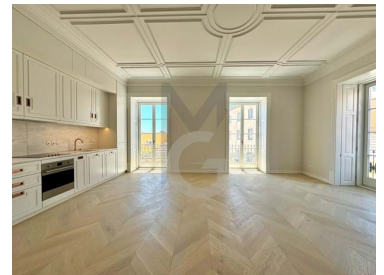

Misericórdia - Apartment

 **2**
Bedrooms

 **2**
Bathrooms

 **102,1**
Area (m²)

Garage

N/A
(EUR €)

New 2-beds apartment for rent

Brand new 2-beds apartment, with 3,4m high ceilings and plenty of charm, in the rehabilitated Marqueses de Ficalho Palace, in Bairro Alto, Lisbon. In quiet street, but close to Chiado, commerce, shops, restaurants, and public transportation.

The apartment is distributed by living room and kitchen in an open space with 42sqm; two bedrooms, one en suite and the other sharing a bathroom.

It has a private parking space in a communal garage inside the building.
Building with concierge.

With high quality finishes and state-of-the-art equipment, such as:
- Inverter air conditioning

T +351 912373588 ² · E geral@miriamguerreiro.com
AMI 17356

¹ (Call to national fixed network) | ² (Call to national mobile network)

Property Features

- Dishwashing machine
- Fitted wardrobes
- Equipped kitchen
- Proximity: Shopping, Restaurants, City, Public Transport
- Built year: 2024
- Lift
- Electric garage gate
- Security door
- Solar orientation: South, West
- Air conditioning
- Under floor heating
- Thermoaccumulator
- Garage
- Drive way
- Double glazing
- Central location
- Energetic certification: C