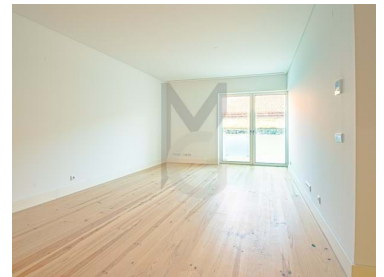

Misericórdia - Apartment

 **2**
Bedrooms

 **2**
Bathrooms

 **89**
Area (m²)

N/A
(EUR €)

New 2-beds apartment in Ribeira 11

Apartment between Cais-do-Sodré and Santos, close by of Tejo river, within a walking distance to train and subway stations, market, shops and trendy restaurants.

With 89sqm of gross private area, this is a brand new apartment, still under construction warranty.

Large living room with an american style and equipped kitchen. 2 bedrooms, one en suite and 2 complete bathrooms.